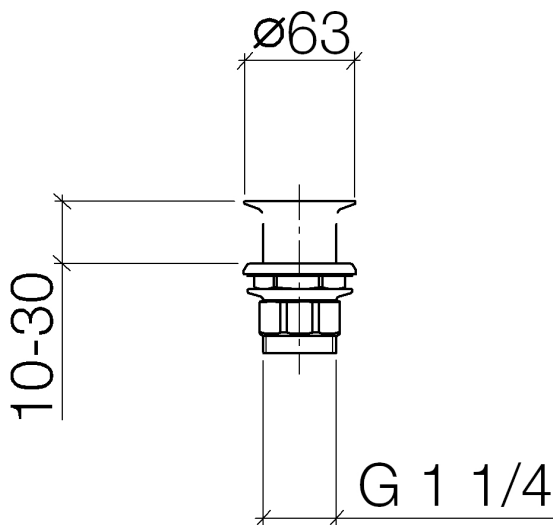

Sink - CL.1

European grid drain 1 1/4" - polished chrome

Article number: 10 110 970-00

- Commonly used with basins without overflow.

polished chrome

Accessory is required for this item.

Dimensional drawing

All dimensions in mm / inch = mm x 0,0394

Sink - CL.1

European grid drain 1 1/4" - polished chrome

Article number: 10 110 970-00

Sink - CL.1

European grid drain 1 1/4" - polished chrome

Article number: 10 110 970-00

Other surface finishes

platinum matte
10 110 970-06

Article number: 10 110 970-00

Required article

09 14 05 016 90

Washer NBR 70 39,0 x 29,0 x
2,0 mm -

09 23 30 015-00

Nut 1 1/4" - polished chrome

09 28 23 005-00

Pipe - polished chrome