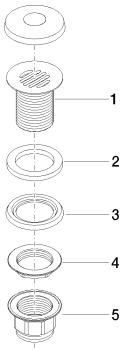

Sink - CL.1

European grid drain 1 1/4" - polished chrome

Article number: 10 110 970-00

- Commonly used with basins without overflow.

polished chrome

Accessory is required for this item.

Dimensional drawing

All dimensions in mm / inch = mm x 0,0394

More custom finish options are available via special production (xTra Service). Please see our finish matrix for availability and pricing or contact a Dornbracht representative.

Sink - CL.1

European grid drain 1 1/4" - polished chrome

Article number: 10 110 970-00

Required article

09 14 05 016 90

Washer NBR 70 39,0 x 29,0 x
2,0 mm -

09 23 30 015-00

Nut 1 1/4" - polished chrome

09 28 23 005-00

Pipe - polished chrome

Spare parts list

Number	Item Number	Designation	Number of units
<hr/>			